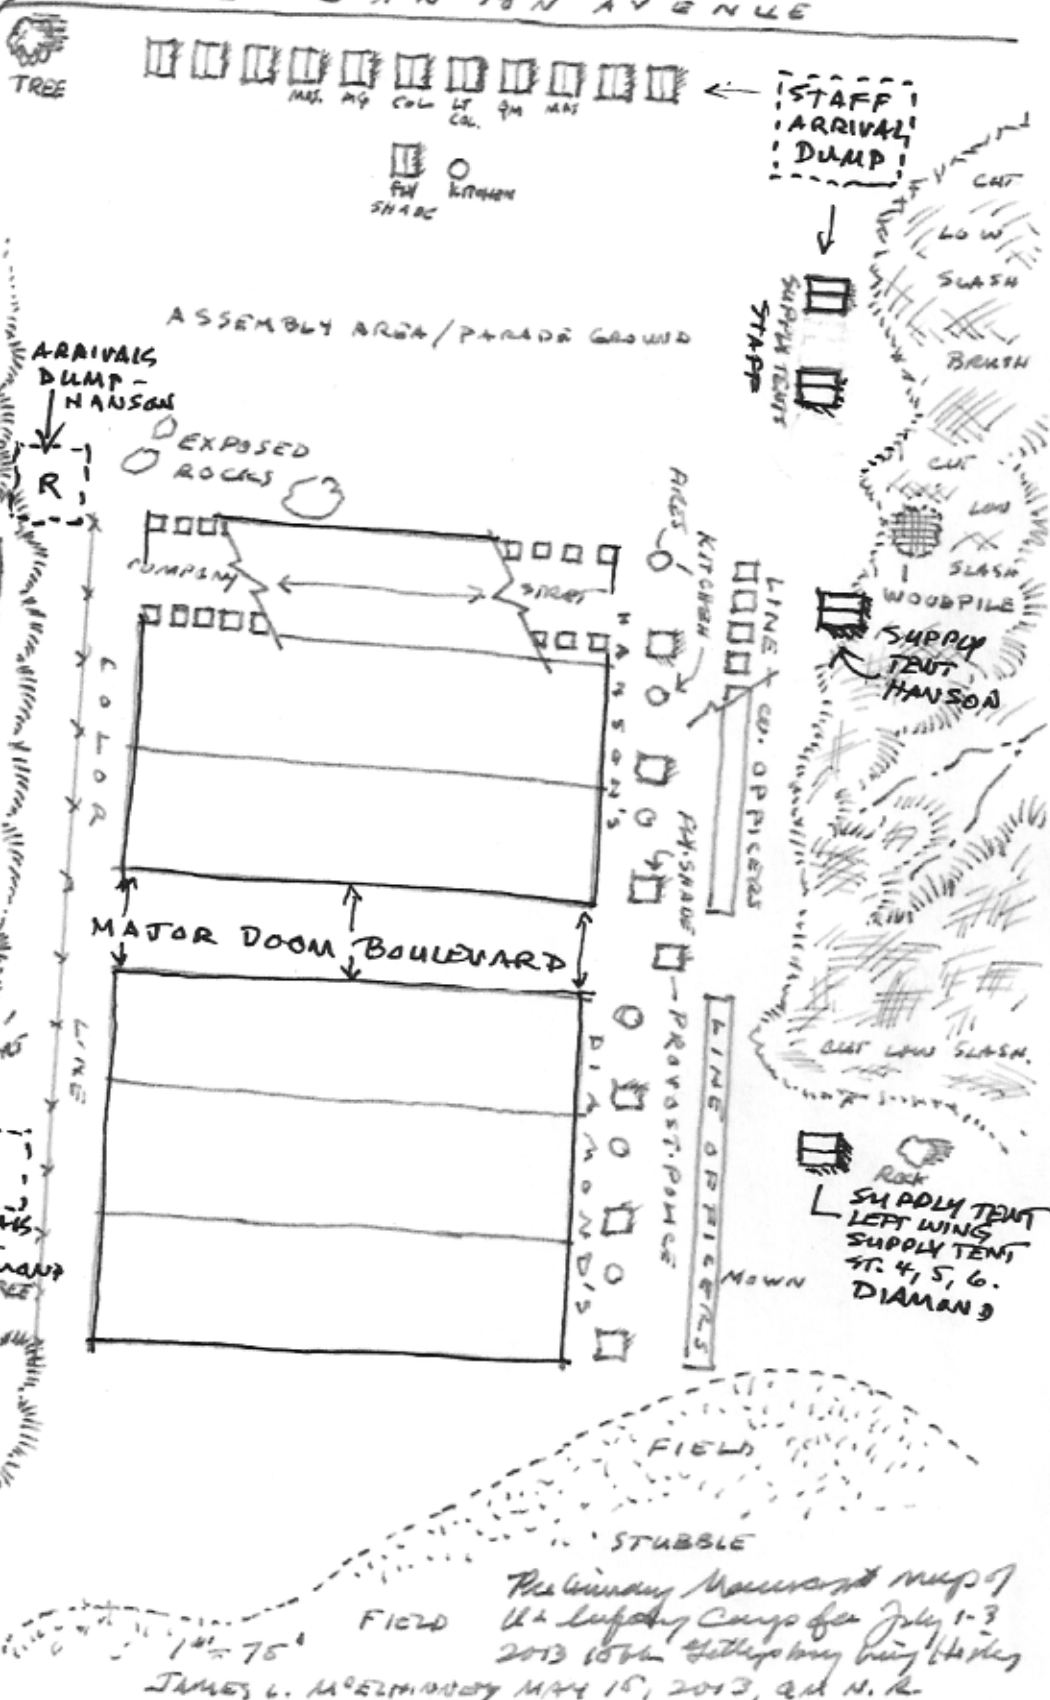

PLEASANTON AVENUE

TO HANCOCK AVE

PENNSYLVANIA MANUMENT

Note: Not drawn exactly to scale. Rough Sym chart = 600 inch = 75 feet.

Preliminary Map of U.S. Supply Camp for July 1-3 2013 10th Military Supply Group

JAMES L. MORTONDAY MAY 15, 2013, 2nd N.R.

To British Drawn Memorial Day 2015